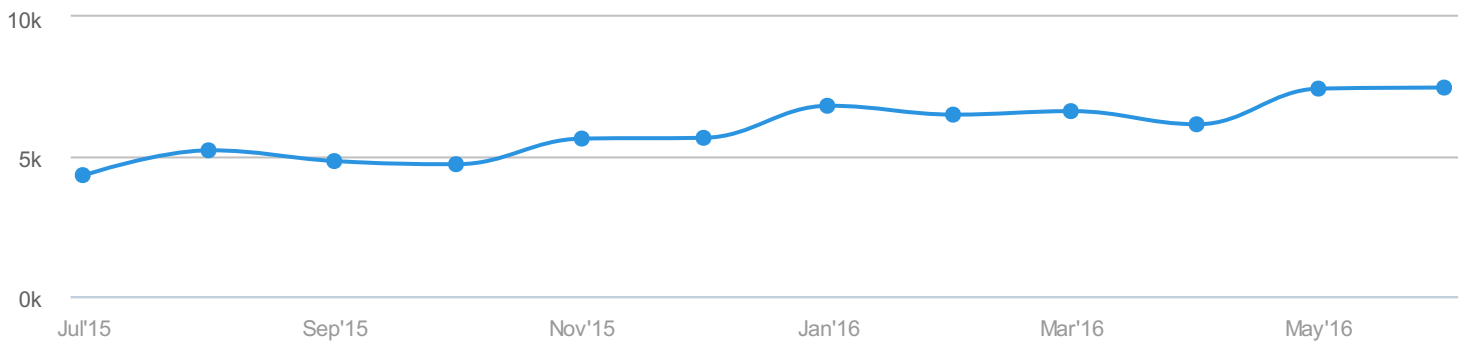

## Champion Tutor's Traffic & Ranking Report

Organic Search: Traffic chart

Database: SG Domain: championtutor.com Period: 1 Year

Organic Search: Keyword Position Distribution

SG, www.championtutor.com

Organic Search: Positions 1 - 100 (409)

sg, championtutor.com

Keyword	Pos	Volume	KD	CPC (USD)	URL	Traffic %	Costs %	Com.	Result	Trend	Last Update
tuition agency	1 (1)	2,400	59.40	2.63	<a href="#">↗</a>	15.11	14.36	0.93	1,060,000		17 hr ago
tuition agency singapore	1 (1)	880	57.51	2.73	<a href="#">↗</a>	5.53	5.46	0.92	705,000		13 hr ago