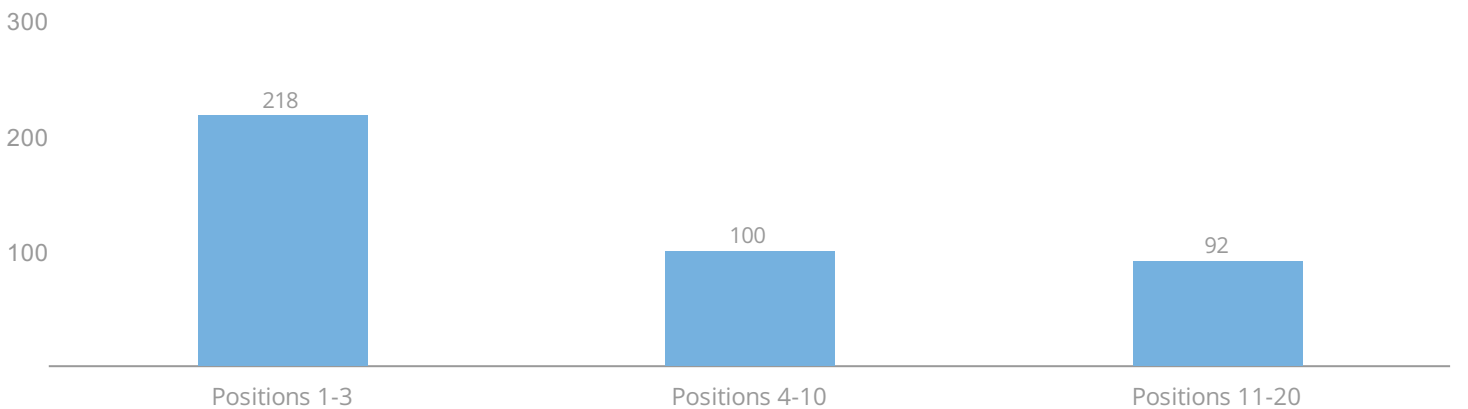

## Champion Tutor's Traffic & Ranking Report

Organic Search: Traffic chart

Database: SG Domain: championtutor.com Period: 1 Year

Organic Search: Keyword Position Distribution

SG, www.championtutor.com

Organic Search: Positions 1 - 100 (409)

sg, championtutor.com

Keyword	Pos	Volume	KD	CPC (USD)	URL	Traffic %	Costs %	Com.	Result	Trend	Last Update
tuition agency	1 (1)	2,400	59.40	2.63	<a href="#">↗</a>	15.11	14.36	0.93	1,060,000		17 hr ago
tuition agency singapore	1 (1)	880	57.51	2.73	<a href="#">↗</a>	5.53	5.46	0.92	705,000		13 hr ago